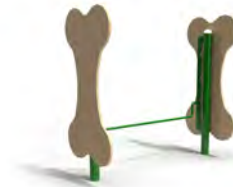

## AGILITY

**ADVENTURE PEAK**  
123" L x 17" W x 71" H  
130 lbs

**HOOP JUMP**  
54" W x 62" H  
55 lbs

**ADJUSTABLE JUMP**  
37" L x 26" W x 11" H  
51 lbs

**TUNNEL RUN**  
43" L x 33" W x 41" H  
90 lbs

## AGILITY Progressively Challenging

**STEPPING RISER**  
78" L x 12" W x 15" H  
57 lbs

**STEPPING CLUSTER**  
115" L x 15" H  
77 lbs

**RAMP AND STEP**  
163" L x 25" W x 45" H  
189 lbs

**SKY CROSSING**  
210" L x 17" W x 31" H  
194 lbs