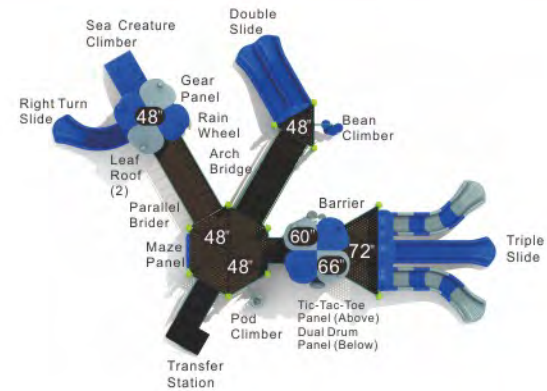

Lily Pad Playtime

MX-22067

Age Group: 2-12
Activities: 14
Capacity: 62
Use Zone: 50'-10" x 40'-4"
Fall Height: 6'-0"

Colors

Southern Hills Baptist Church
Tulsa Oklahoma