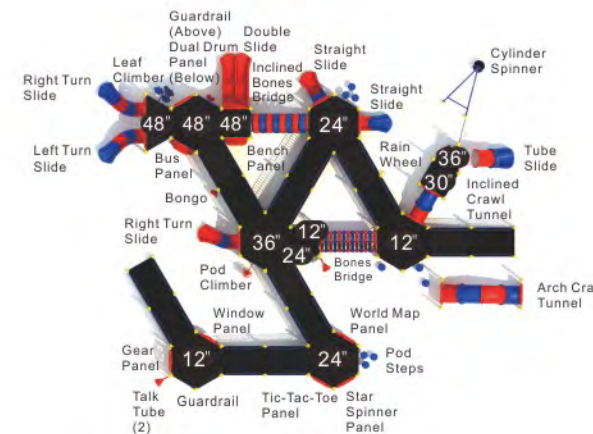

Interconnections

MX-22081

Age Group: 2-12
Activities: 33
Capacity: 164
Use Zone: 71'-5" x 59'-5"
Fall Height: 4'-0"

Colors