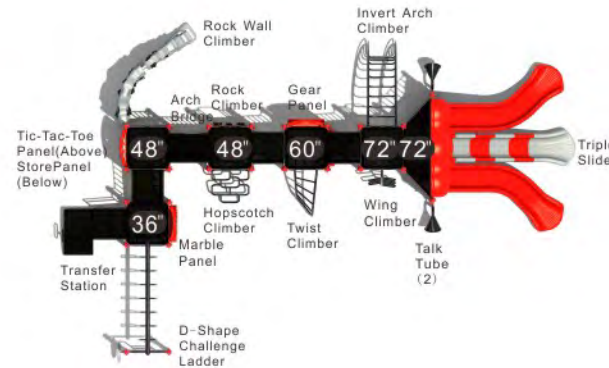

**Triple Play
KP-22014**

Age Group: 5-12
Activities: 19
Capacity: 70
Use Zone: 48'-11" x 35'-10"
Fall Height: 8'-2"

Colors

**Time Tunnels
KP-22015**

Age Group: 5-12
Activities: 13
Capacity: 62
Use Zone: 47'-2" x 42'
Fall Height: 8'-0"

Colors