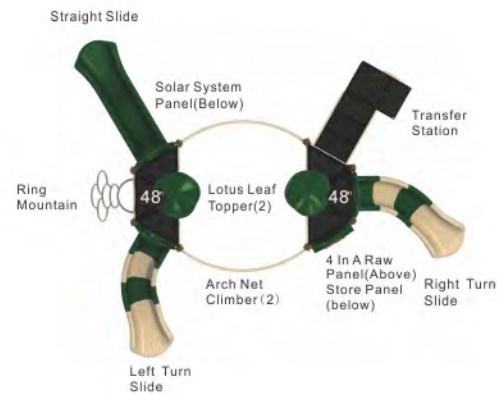

Round About

KP-22030

Age Group: 5-12
Activities: 9
Capacity: 38
Use Zone: 36'-2" x 32'-4"
Fall Height: 5'-0"

Colors

Vin's Vacation

KP-22031

Age Group: 2-12
Activities: 9
Capacity: 40
Use Zone: 34'-9" x 27'-2"
Fall Height: 5'-0"

Colors