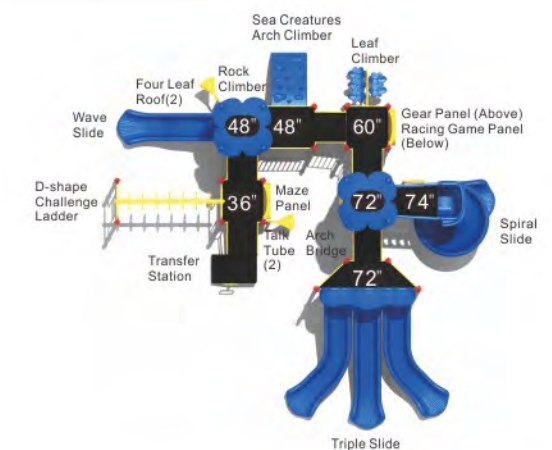

Slide in Time

KP-22012

Age Group: 5-12
Activities: 19
Capacity: 70
Use Zone: 47'-8" x 41'-10"
Fall Height: 8'-0"

Colors

Triple Fun

KP-22013

Age Group: 5-12
Activities: 15
Capacity: 68
Use Zone: 39'-8" x 40'-2"
Fall Height: 8'-2"

Colors