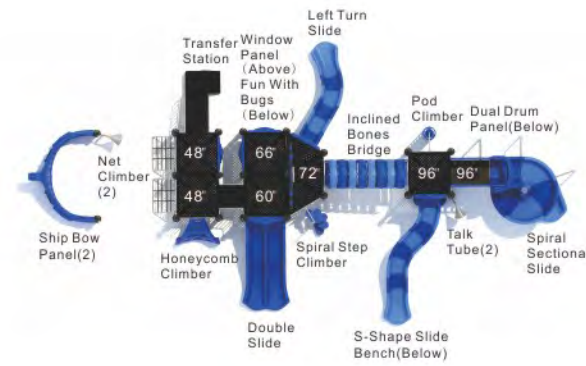

The Jolly Voyage

CS-22093

Age Group: 5-12

Activities: 21

Capacity: 82

Use Zone: 61'-11" x 41'-7"

Fall Height: 8'-0"

Colors

Adventure Isle

CS-22094

Age Group: 5-12

Activities: 20

Capacity: 84

Use Zone: 50'-9" x 44'-5"

Fall Height: 5'-0"

Colors