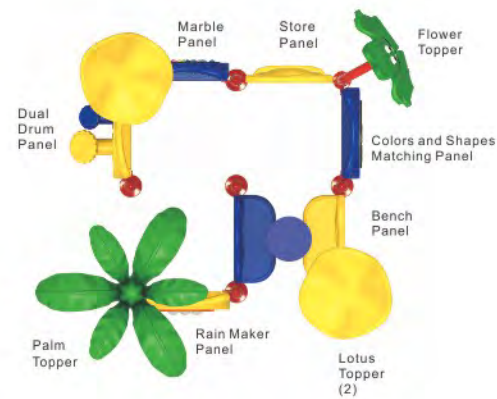

Colors

Star Quest

KC-22101

Age Group: 2-12
 Activities: 8
 Capacity: 38
 Use Zone: 33'-4" x 32'-9"
 Fall Height: 4'-0"

Colors

TODDLER TOWN

Providing fun, safe and cost-effective playgrounds for toddlers and pre-schools for religious organizations, daycares, and schools can be very challenging. Typically, these playgrounds need to provide lots of activity in a small or medium-sized space, and the cost of purchasing, shipping and installation needs to be very reasonable.