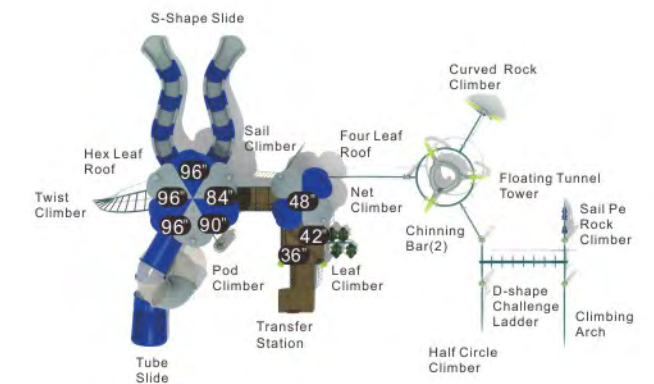

Get Around

MX-22065

Age Group: 5-12
Activities: 21
Capacity: 78
Use Zone: 57'-2" x 40'-4"
Fall Height: 6'-0"

Colors

Tulsa Public Schools
Tulsa Oklahoma

A Day of Play

MX-22066

Age Group: 5-12
Activities: 16
Capacity: 80
Use Zone: 55'-10" x 45'-0"
Fall Height: 8'-2"

Colors