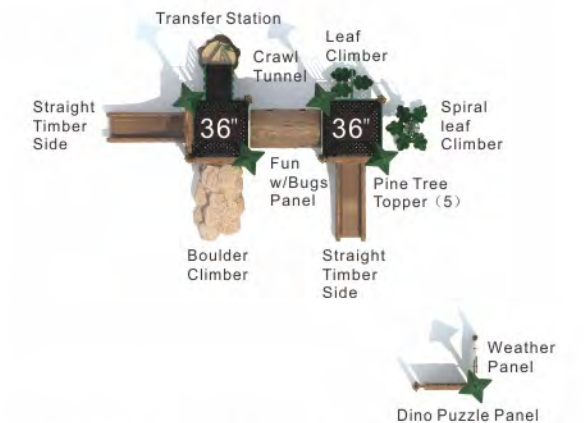

Colors

MINIMO

Playgrounds designed with Minimo tend to be a great solution for religious organizations, daycares, multi-family housing, and schools and organizations that want to enhance their facility with a play space. Typically, these playgrounds need to provide lots of activity in a small or medium-sized space, and the cost of purchasing, shipping and installation needs to be very reasonable.