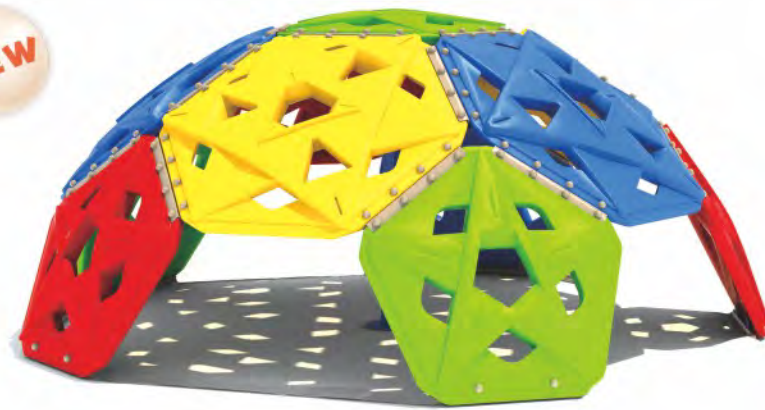

Boulder Climber with Net Link
RC-1604
 Age Group: 5-12
 Capacity: 16~20
 Use Zone: 33'-0" x 19'-5"
 Fall Height: 4'-0"

Boulder Climber with Rope Link
RC-1605
 Age Group: 5-12
 Capacity: 11~15
 Use Zone: 31'-9" x 18'-1"
 Fall Height: 4'-0"

4' Double Boulder Climber
RC-1606
 Age Group: 5-12
 Capacity: 6~10
 Use Zone: 20'-8" x 18'-5"
 Fall Height: 4'-0"

MISC CLIMBERS

Space Station Climber FS-2203

Age Group: 5-12
Capacity: 13~15
Use Zone: 23'-2" x 23'-2"
Fall Height: 4'-8"