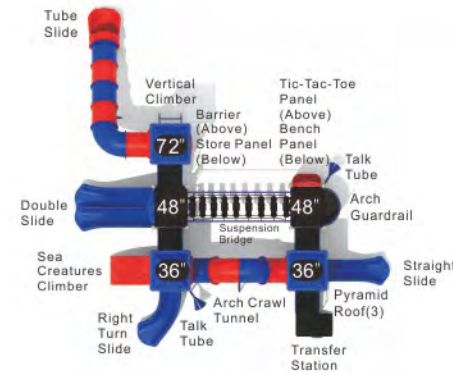

Inchworm Wonder

KP-22016

Age Group: 5-12

Activities: 13

Capacity: 58

Use Zone: 41'-11" x 41'-5"

Fall Height: 6'-0"

Colors

Tube Towers

KP-22017

Age Group: 2-5

Activities: 12

Capacity: 32

Use Zone: 44'-1" x 28'-5"

Fall Height: 4'-0"

Colors