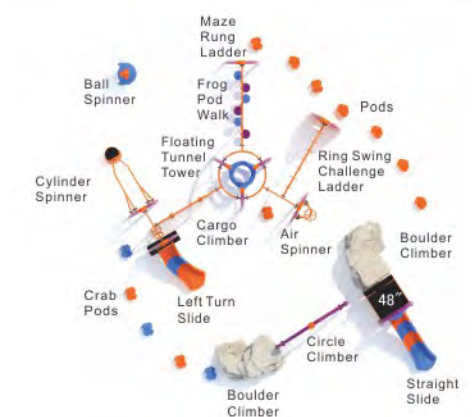

Grande Junction

NX-22051

Age Group: 5-12
Activities: 24
Capacity: 46
Use Zone: 50'-10" x 47'-8"
Fall Height: 7'-3"

Colors

Gator Run

NX-22052

Age Group: 5-12
Activities: 27
Capacity: 54
Use Zone: 54'-2" x 50'-0"
Fall Height: 7'-3"

Colors