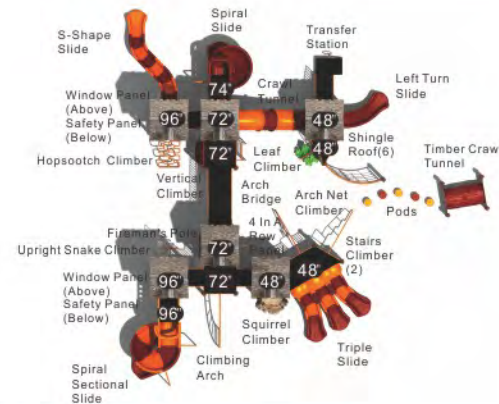

Fort Adventure

KC-22098

Age Group: 5-12
Activities: 31
Capacity: 134
Use Zone: 61'-2" x 59'-4"
Fall Height: 8'-0"

Colors

Frontier Fun

KC-22099

Age Group: 2-12
Activities: 18
Capacity: 70
Use Zone: 46'-8" x 43'-11"
Fall Height: 7'-5"

Colors