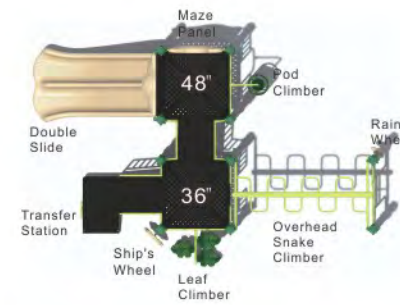

The Spiral Tower

MX-22075

Age Group: 5-12
Activities: 7
Capacity: 32
Use Zone: 33'-5" x 29'-1"
Fall Height: 7'-5"

Colors

Maven's Place

MX-22076

Age Group: 2-5
Activities: 7
Capacity: 20~24
Use Zone: 30'-3" x 27'-7"
Fall Height: 3'-0"

Colors

Londyn's Lounge

MX-22077

Age Group: 5-12
Activities: 7
Capacity: 20~24
Use Zone: 32'-5" x 24'-9"
Fall Height: 7'-2"

Colors