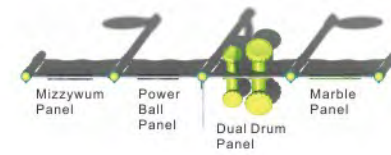

Archies Awesome Arch Wall

TT-22121

Age Group: 2-5
Activities: 5
Capacity: 4~8
Use Zone: 33'-7" x 16'-8"
Fall Height: Ground Level

Colors

Wynter's Fun Wall

TT-22124

Age Group: 2-5
Activities: 5
Capacity: 11~15
Use Zone: 24'-7" x 14'-6"
Fall Height: Ground Level

Colors

Rumi Wonderville

TT-22122

Age Group: 2-5
Activities: 5
Capacity: 11~15
Use Zone: 26'-6" x 21'-6"
Fall Height: Ground Level

Colors

The Merry-Go-Rumble

TT-22125

Age Group: 6-23 months
Activities: 5
Capacity: 14
Use Zone: 19'-5" x 19'-7"
Fall Height: Ground Level

Colors