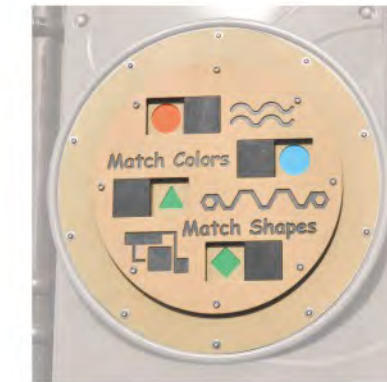

NL KP MX KC CS
Colors and Shapes Matching Insert