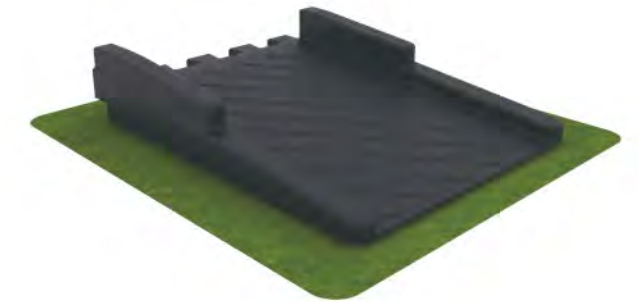

Half ADA Ramp for 8" Timber Borders
TB-6244
Age Group: 2-12