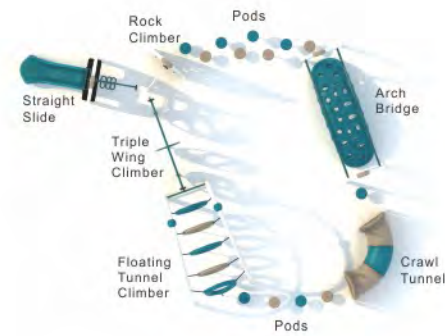

**Kuala Quest
NX-22053**

Age Group: 5-12
Activities: 49
Capacity: 44
Use Zone: 47'-2" x 37'-2"
Fall Height: 7'-3"

Colors

**Chipmunk
NX-22054**

Age Group: 5-12
Activities: 20
Capacity: 36
Use Zone: 48'-42" x 41'-4"
Fall Height: 7'-3"

Colors