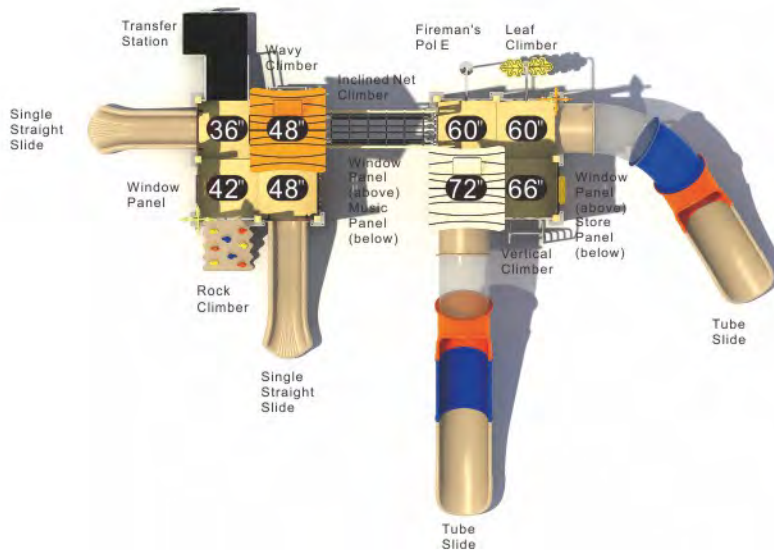

Big Cypress

EW-22141

Age Group: 5-12
Activities: 13
Capacity: 46~50
Use Zone: 47'-2" x 40'-0"
Fall Height: 6'-0"

Colors

Eco-Wood playgrounds utilize premium materials that have been proven by time to hold up to the elements and graciously take all of the strain and exertion dished out by adventurous and hard-playing kiddos. The thoughtful placement of slides and climbers provides multiple play avenues that our children can choose. And the sharp color palette introduces a measured and intentional splash of color without going overboard, perfect for natural and subtle spaces. Combine the uniqueness of Eco-Wood with similar free-standing play components to create a wonderful and long-lasting playground for your community.