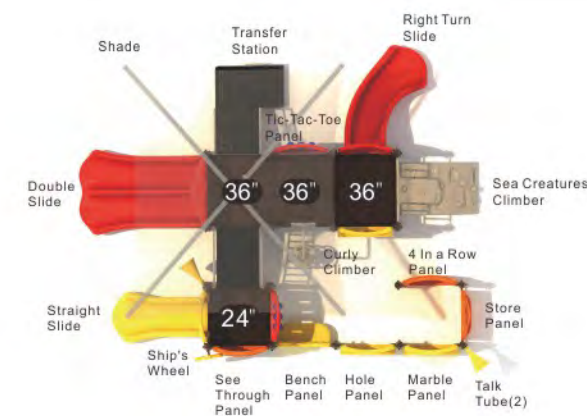

Colors

All playground equipment must be installed over an accessible impact attenuating surface.

Color Carnival
KP-22024

Age Group: 2-12
Activities: 12
Capacity: 40
Use Zone: 36'-0" x 28'-10"
Fall Height: 5'-0"