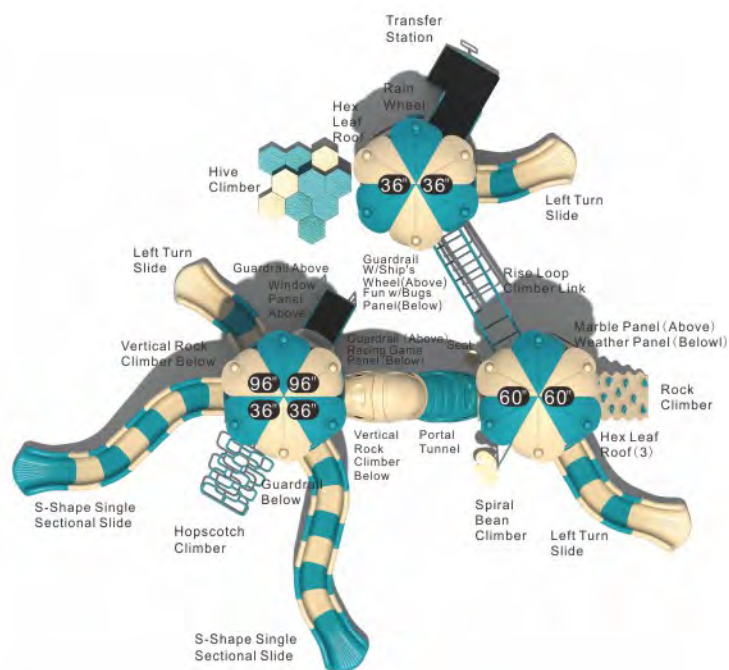

MINIMO

Playgrounds designed with Minimo tend to be a great solution for religious organizations, daycares, multi-family housing, and schools and organizations that want to enhance their facility with a play space. Typically, these playgrounds need to provide lots of activity in a small or medium-sized space, and the cost of purchasing, shipping and installation needs to be very reasonable.