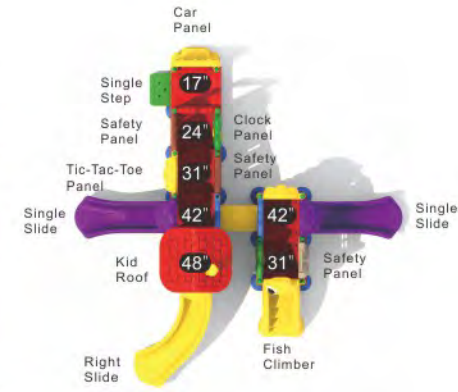

Rainbow Cottage

CD-06

Age Group: 2-5
Capacity: 35
Use Zone: 32'-10" x 31'-6"
Fall Height: 4'-0"

Color as shown