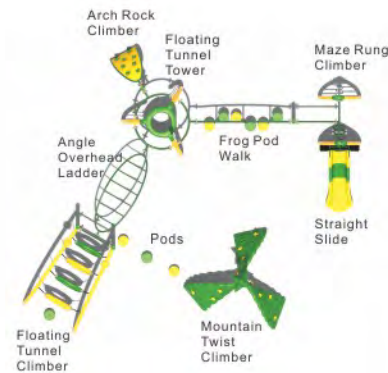

Frog Pond
NX-22055

Age Group: 5-12
Activities: 12
Capacity: 40
Use Zone: 40'-10" x 39'-2"
Fall Height: 7'-3"

Colors

Magpie
NX-22056

Age Group: 5-12
Activities: 7
Capacity: 24
Use Zone: 48'-10" x 40'-3"
Fall Height: 7'-3"

Colors