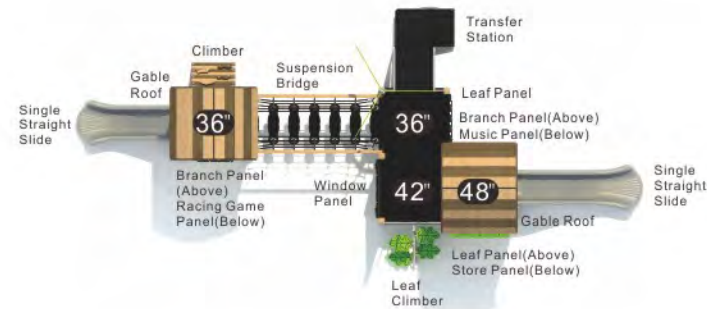

**Allegheny
EW-22142**

Age Group: 2-12
Activities: 9
Capacity: 21~25
Use Zone: 42'-11" x 26'-6"
Fall Height: 4'-0"

Colors