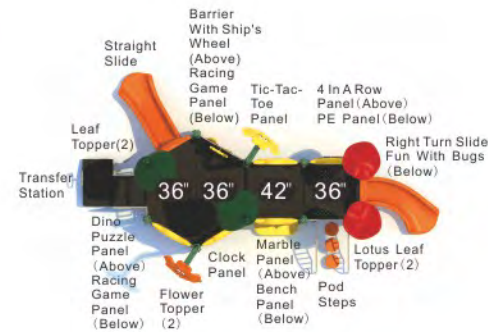

Colors

Whimsy Garden

MX-22073

Age Group: 2-5
 Activities: 13
 Capacity: 46
 Use Zone: 36'-10" x 26'-11"
 Fall Height: 3'-6"

Colors

Wee Palms

MX-22074

Age Group: 2-5
 Activities: 10
 Capacity: 42
 Use Zone: 29' x 29'-5"
 Fall Height: 3'-0"