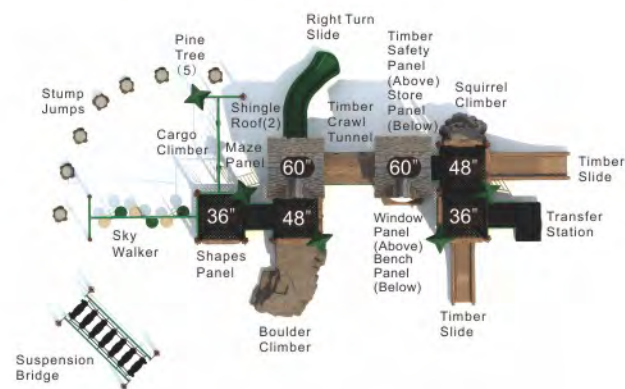

THEME PLAY

Many organizations like park and recreation districts, city councils, Landscape Architects, and even some school districts desire a play space that stands out from the other local playgrounds. You are looking for something that will attract families and create a community play space that will create cherished memories.

Seneca NL-22090

Age Group: 5-12
Activities: 24
Capacity: 90
Use Zone: 54'-8" x 40'-10"
Fall Height: 7'-0"

Colors

Theme Play playgrounds furnish themed based play components that give you the opportunity to create a playground that mimics a castle, a sailing ship, a wild west fort or a space station. With its large supports, broad platforms and a wide spectrum of colors to choose from, a Theme Play playground can be the focal point of your family park. Based on Maximo, this system can handle end-user volumes without constricting the excitement and enthusiasm found in the flow of play. The time-tested reliability of the materials sourced for and combined with the skilled craftsmanship at the factory, produces equipment that is durable and requires less maintenance over time, so that your play space remains fun, inviting and open to the public.

Theme Play playgrounds are artistically crafted with your choice of 5.0" OD galvanized steel or aluminum support posts which are, along with all of the steel

handrails, barriers, gates, and climbers, coated with a baked-on polyester powder coat finish for a lifetime of protection against the elements. All steel decking and stairs are encased in a long-lasting PVC coating. The three-dimensional plastic slides, panels, roofs, and climbers are rotationally molded using virgin compounded resins that feature greater UV breakdown resistance over dry blended resins. The HDPE sheet plastic climbers and activities are specifically manufactured at the factory for high-quality control and not purchased from a supplier.