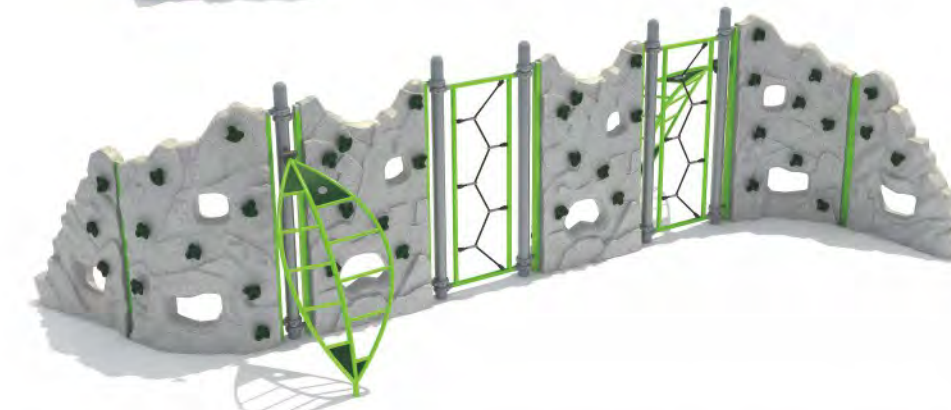

Denali

RC-1807

Age Group: 5-12
Capacity: 30~34
Use Zone: 39'-4" x 25'-11"
Fall Height: 7'-5"