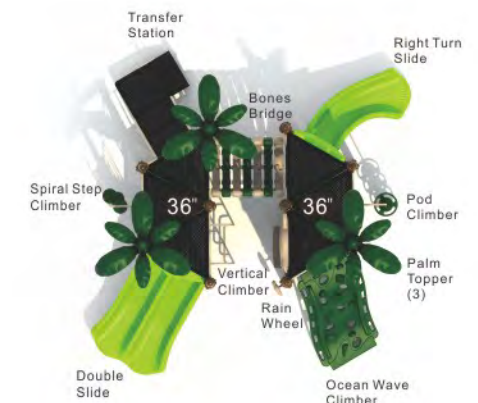

Whimsy Garden

MX-22073

Age Group: 2-5
Activities: 13
Capacity: 46
Use Zone: 36'-10" x 26'-11"
Fall Height: 3'-6"

Colors

Wee Palms

MX-22074

Age Group: 2-5
Activities: 10
Capacity: 42
Use Zone: 29' x 29'-5"
Fall Height: 3'-0"

Colors