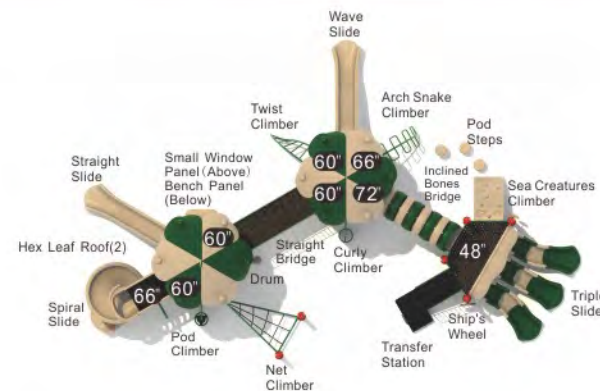

Colors

Get Around

MX-22065

Age Group: 5-12
 Activities: 21
 Capacity: 78
 Use Zone: 57'-2" x 40'-4"
 Fall Height: 6'-0"

Colors

Tulsa Public Schools
 Tulsa Oklahoma

A Day of Play

MX-22066

Age Group: 5-12
 Activities: 16
 Capacity: 80
 Use Zone: 55'-10" x 45'-0"
 Fall Height: 8'-2"

Colors

Lily Pad Playtime

MX-22067

Age Group: 2-12
 Activities: 14
 Capacity: 62
 Use Zone: 50'-10" x 40'-4"
 Fall Height: 6'-0"