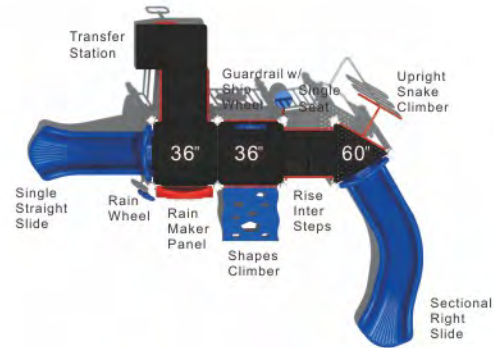

Legend Sparks

KP-22032

Age Group: 2-12

Activities: 8

Capacity: 15~22

Use Zone: 27'-11" x 30'-5"

Fall Height: 5'-0"

Colors

Boken Beach

KP-22033

Age Group: 2-12

Activities: 7

Capacity: 16~20

Use Zone: 31'-3" x 30'-4"

Fall Height: 3'-0"

Colors