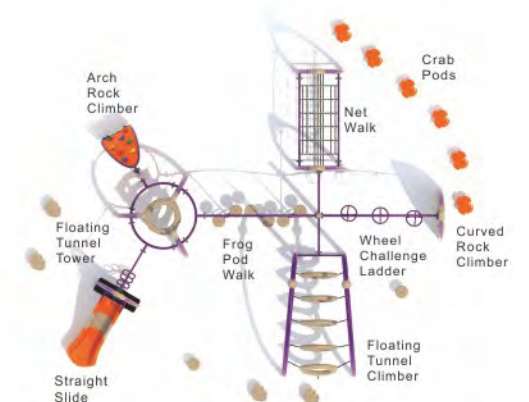

**Kuala Quest
NX-22053**

Age Group: 5-12
Activities: 49
Capacity: 44
Use Zone: 47'-2" x 37'-2"
Fall Height: 7'-3"

Colors

**Chipmunk
NX-22054**

Age Group: 5-12
Activities: 20
Capacity: 36
Use Zone: 48'-42" x 41'-4"
Fall Height: 7'-3"

Colors