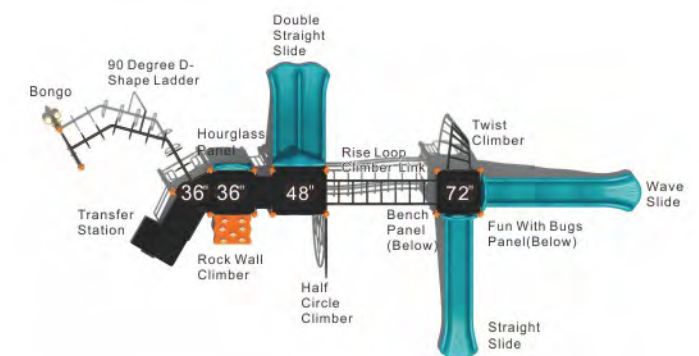

**Boom Town
KP-22020**

Age Group: 2-12
Activities: 15
Capacity: 60
Use Zone: 44'-11" x 32'-11"
Fall Height: 5'-6"

Colors

**Long Adventure
KP-22021**

Age Group: 5-12
Activities: 12
Capacity: 36~40
Use Zone: 52'-8" x 32'-8"
Fall Height: 8'-2"

Colors