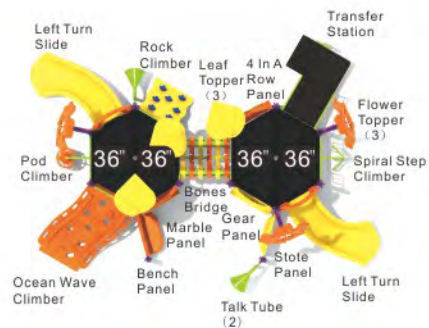

**Flowerville
KP-22022**

Age Group: 2-5
Activities: 14
Capacity: 40
Use Zone: 33'-1" x 27'-5"
Fall Height: 3'-0"

Colors

**Pleasantville
KP-22023**

Age Group: 2-5
Activities: 17
Capacity: 44
Use Zone: 33'-5" x 29'-6"
Fall Height: 3'-0"

Colors