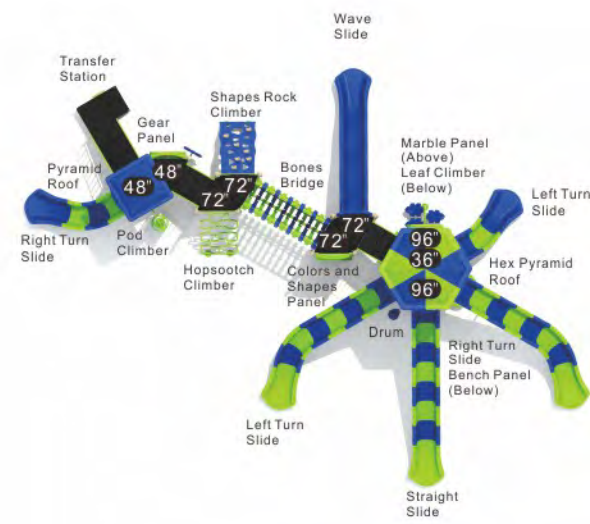

Adventure Summit

KP-22011

Age Group: 5-12

Activities: 28

Capacity: 72

Use Zone: 54'-10" x 44'-3"

Fall Height: 8'-0"

Colors