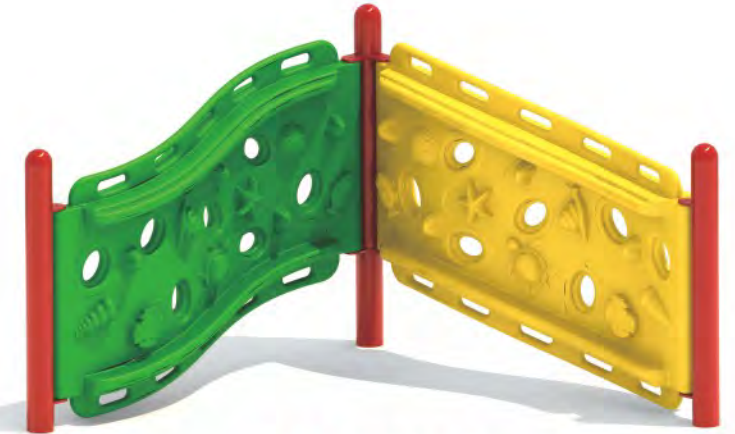

OCEAN CLIMBERS

Ocean Wave RC-1809

Age Group: 5-12
Capacity: 3~5
Use Zone: 18'-6" x 13'-4"
Fall Height: 8'-5"

Ocean Peak RC-1810

Age Group: 5-12
Capacity: 6~10
Use Zone: 19'-5" x 19'-5"
Fall Height: 5'-11"