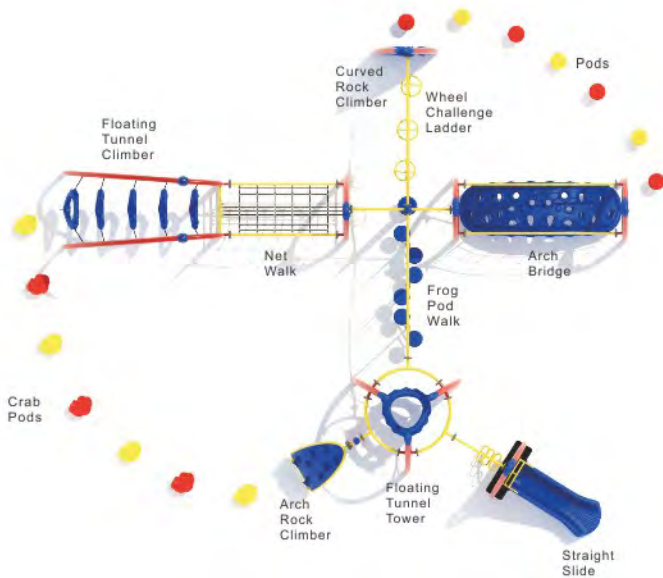

NEXUS

NEXUS style playgrounds offer unique solutions for organizations that have curvy and bendy spaces that traditional, squared-off playgrounds cannot accommodate efficiently. Also, organizations such as schools, municipalities, cities and park districts that are seeking to reduce risk but provide exceptional activity will want to research Nexus playgrounds

Space Walk NX-22050

Age Group: 5-12
Activities: 23
Capacity: 42
Use Zone: 43'-2" x 55'-3"
Fall Height: 7'-3"

Colors

NEXUS playgrounds offer you features such as design flexibility and a compact footprint that you don't get with traditional post and platform styles of playground equipment. Safety and durability are standards in every KidsTale playground, and Nexus augments those traits by removing platforms and keeping all of the activities at or very near to ground level. By removing the platform requirements from a playground, you will enjoy high action play, inventive play at low levels of risk as well as lower equipment cost, shipping cost, and surfacing cost that one experiences with traditional post and platform style playgrounds.

NEXUS playgrounds are skillfully crafted with 4.0" OD galvanized steel posts which are, along with all of the steel handrails, barriers, gates, and climbers,

coated with a baked-on polyester powder coat finish for a lifetime of protection against the elements. The three-dimensional plastic slides, panels, and climbers are rotationally molded using virgin compounded resins that feature greater UV breakdown resistance than dry blended resins. The HDPE sheet plastic climbers and activities are specifically manufactured at the factory for high-quality control and not purchased from a supplier.