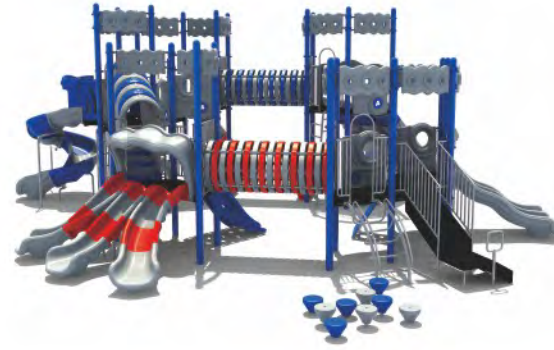

Galactic Station

KC-22100

Age Group: 5-12
Activities: 33
Capacity: 106
Use Zone: 56'-11" x 56'-5"
Fall Height: 8'-0"

Colors

Star Quest

KC-22101

Age Group: 2-12
Activities: 8
Capacity: 38
Use Zone: 33'-4" x 32'-9"
Fall Height: 4'-0"

Colors