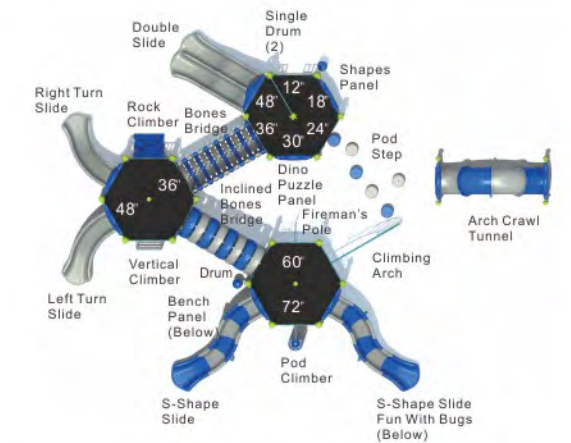

Max Towers
MX-22061

Age Group: 5-12
Activities: 29
Capacity: 110
Use Zone: 52'-4" x 57'-9"
Fall Height: 7'-5"

Colors

Catch Me
MX-22062

Age Group: 5-12
Activities: 25
Capacity: 84
Use Zone: 55'-0" x 42'-10"
Fall Height: 6'-0"

Colors