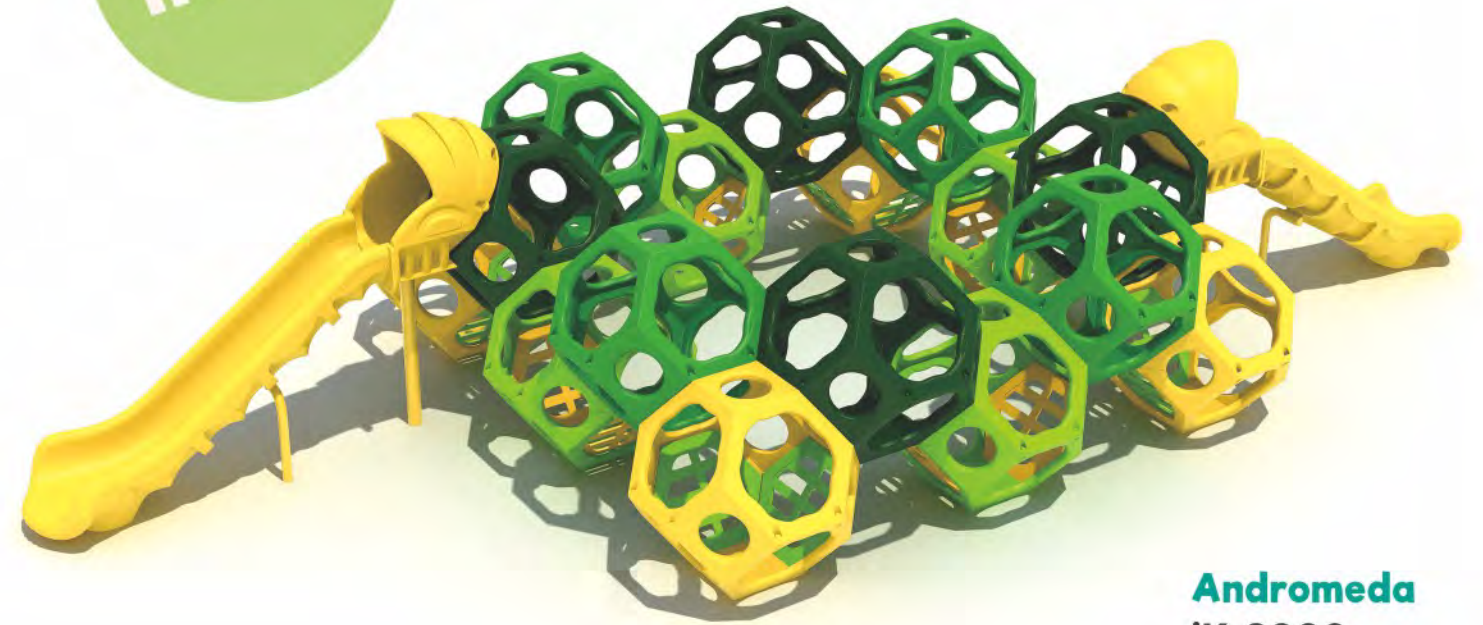

Use Zone: 9'-7" x 8'-4"

Accessible Stretching Wheel & Shoulder Rotator
FS-0048

Use Zone: 9'-10" x 9'-5"

Accessible Hand Cycle & Foot Cycle
FS-0047

Use Zone: 10'-10" x 8'-10"

Milky Way
iK-2001

Age Group: 2-12
Capacity: 11~15
Use Zone: 27'-5" x 27'-8"
Fall Height: 6'-10"