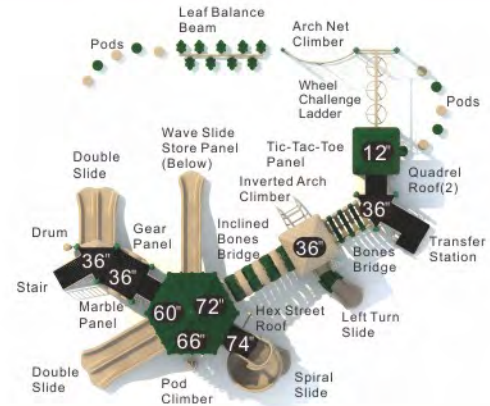

Max Towers
MX-22061

Age Group: 5-12
Activities: 29
Capacity: 110
Use Zone: 52'-4" x 57'-9"
Fall Height: 7'-5"

Colors

Catch Me
MX-22062

Age Group: 5-12
Activities: 25
Capacity: 84
Use Zone: 55'-0" x 42'-10"
Fall Height: 6'-0"

Colors

Slide Away
MX-22063

Age Group: 5-12
Activities: 28
Capacity: 92
Use Zone: 49'-6" x 46'-6"
Fall Height: 7'-9"

Colors

Climb n Challenge
MX-22064

Age Group: 5-12
Activities: 18
Capacity: 74
Use Zone: 50'-2" x 42'-11"
Fall Height: 8'-2"