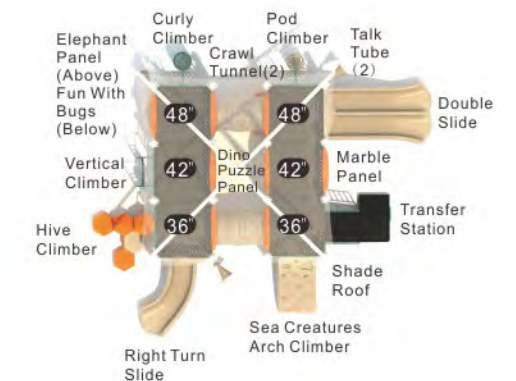

**Double-Double
MX-22071**

Age Group: 5-12
Activities: 11
Capacity: 58
Use Zone: 37'-11" x 44'-9"
Fall Height: 7'-9"

Colors

**In the Shade
MX-22072**

Age Group: 2-12
Activities: 15
Capacity: 58
Use Zone: 35'-10" x 32'-1"
Fall Height: 4'-0"

Colors