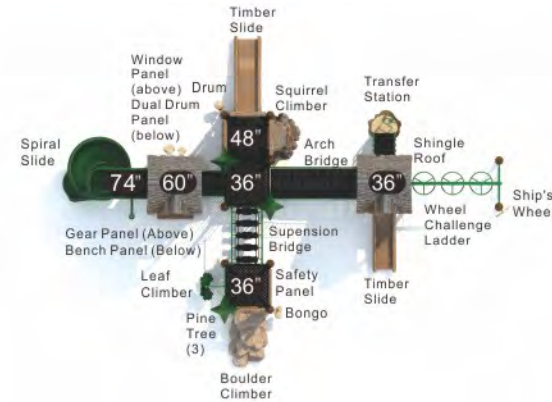

Sierra Nevada

NL-22091

Age Group: 5-12
Activities: 16
Capacity: 78
Use Zone: 51'-2" x 41'-4"
Fall Height: 7'-9"

Colors

Boise

NL-22092

Age Group: 2-12
Activities: 11
Capacity: 42
Use Zone: 36'-10" x 25'-10"
Fall Height: 5'-0"

Colors