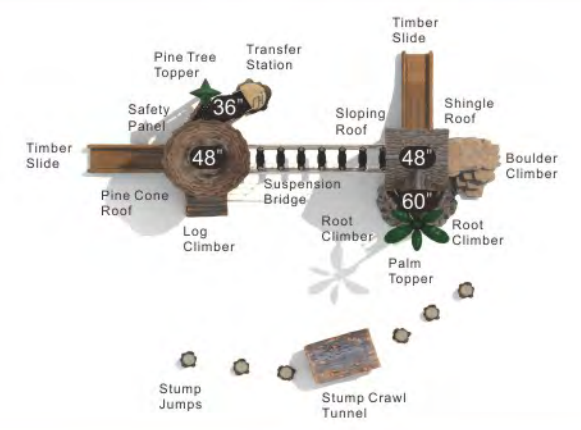

Seychelles

RN-22002

Age Group: 5-12
Activities: 14
Capacity: 40~44
Use Zone: 43'-5" x 35'-8"
Fall Height: 5'-0"

Colors

Kona

RN-22003

Age Group: 2-12
Activities: 9
Capacity: 36~40
Use Zone: 40'-11" x 23'-2"
Fall Height: 6'-2"

Colors