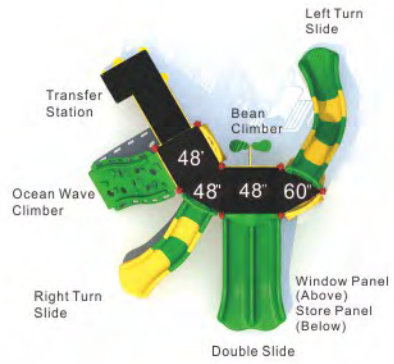

Slideburg
KP-22034

Age Group: 2-12
Activities: 9
Capacity: 44
Use Zone: 30'-10" x 28'-6"
Fall Height: 5'-0"

Colors