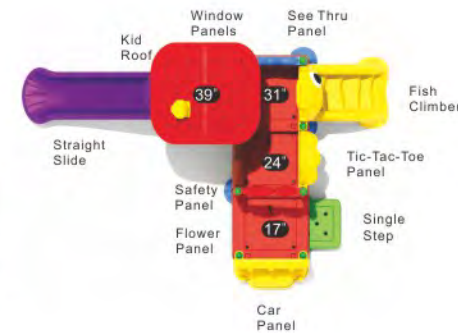

Color as shown

Magic Motor

CD-04

Age Group: 2-5
Capacity: 20
Use Zone: 27'-10" x 21'-10"
Fall Height: 3'-3"

Color as shown

The Octopod

CD-02

Age Group: 2-5
Capacity: 10
Use Zone: 24'-4" x 15'-3"
Fall Height: 2'-7"