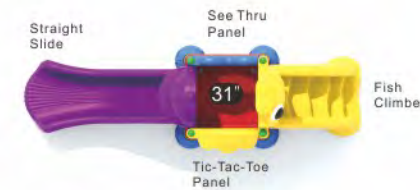

Color as shown

Magic Motor

CD-04

Age Group: 2-5
Capacity: 20
Use Zone: 27'-10" x 21'-10"
Fall Height: 3'-3"

Color as shown

The Octopod

CD-02

Age Group: 2-5
Capacity: 10
Use Zone: 24'-4" x 15'-3"
Fall Height: 2'-7"