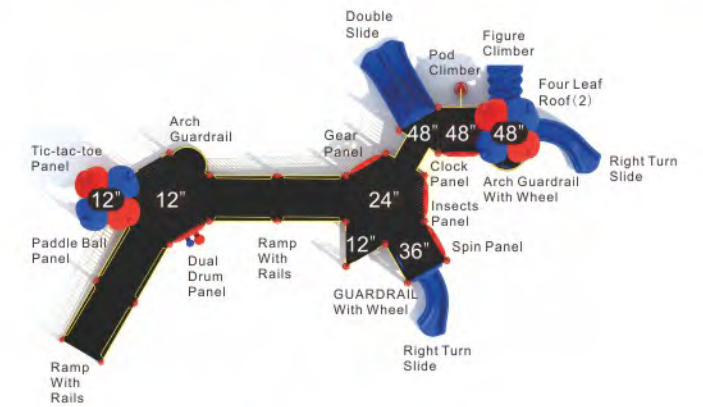

Colors

Play Hut Paradise

MX-22082

Age Group: 2-12
 Activities: 15
 Capacity: 104
 Use Zone: 47'-0" x 57'-3"
 Fall Height: 7'-5"

Colors

Roaming Adventure

MX-22083

Age Group: 2-12
 Activities: 16
 Capacity: 84
 Use Zone: 59'-9" x 41'-6"
 Fall Height: 4'-0"