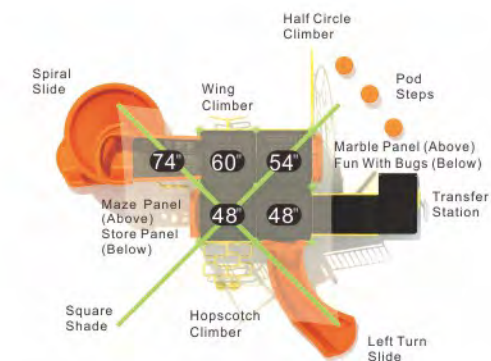

Color Carnival
KP-22024

Age Group: 2-12
Activities: 12
Capacity: 40
Use Zone: 36'-0" x 28'-10"
Fall Height: 5'-0"

Colors

Spring Day
KP-22025

Age Group: 2-12
Activities: 12
Capacity: 46
Use Zone: 32'-4" x 29'
Fall Height: 6'-2"

Colors