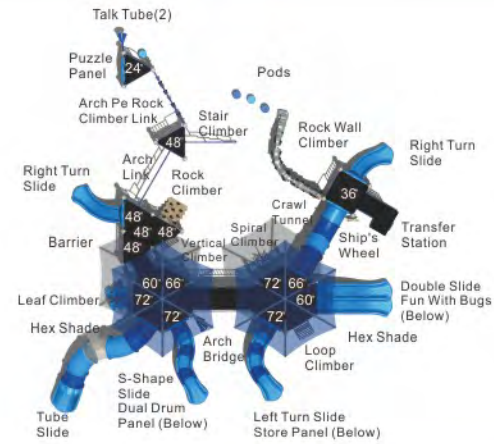

Max Towers
MX-22061

Age Group: 5-12
Activities: 29
Capacity: 110
Use Zone: 52'-4" x 57'-9"
Fall Height: 7'-5"

Colors

Catch Me
MX-22062

Age Group: 5-12
Activities: 25
Capacity: 84
Use Zone: 55'-0" x 42'-10"
Fall Height: 6'-0"

Colors