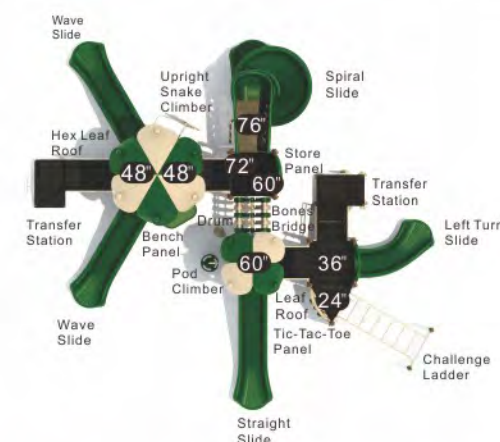

Marley's Place

KP-22018

Age Group: 5-12
Activities: 13
Capacity: 34~38
Use Zone: 40'-3" x 37'-6"
Fall Height: 6'-0"

Colors

Cabana Cove

KP-22019

Age Group: 5-12
Activities: 13
Capacity: 62
Use Zone: 39'-5" x 38'-2"
Fall Height: 7'-0"

Colors