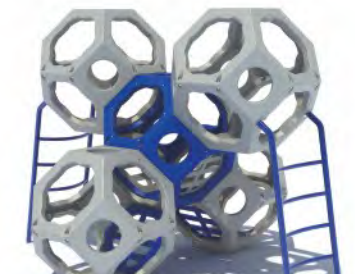

Cygnus
iK-2004

Age Group: 5-12
Capacity: 11~15
Use Zone: 33'-10" x 22'-1"
Fall Height: 8'-10"

Cepheus
iK-2005

Age Group: 5-12
Capacity: 16~20
Use Zone: 33'-4" x 27'-6"
Fall Height: 8'-10"

Draco
iK-2009

Age Group: 5-12
Capacity: 11~15
Use Zone: 28'-2" x 21'-10"
Fall Height: 8'-0"