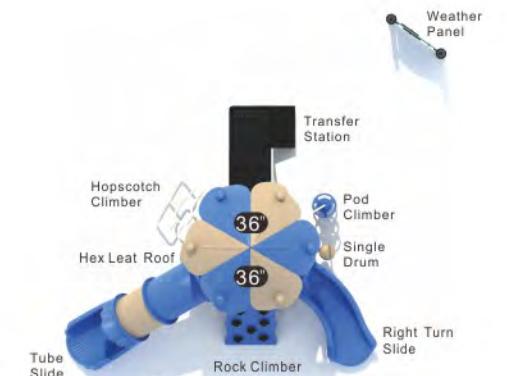

Legend Sparks

KP-22032

Age Group: 2-12

Activities: 8

Capacity: 15~22

Use Zone: 27'-11" x 30'-5"

Fall Height: 5'-0"

Colors

Boken Beach

KP-22033

Age Group: 2-12

Activities: 7

Capacity: 16~20

Use Zone: 31'-3" x 30'-4"

Fall Height: 3'-0"

Colors