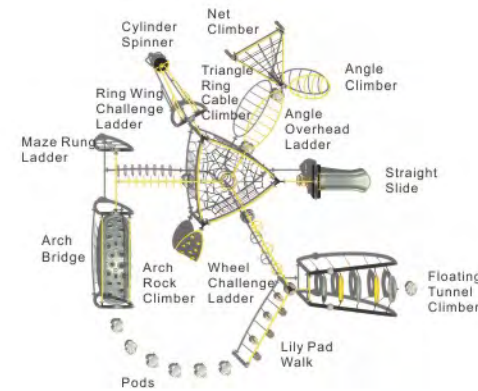

Grande Junction

NX-22051

Age Group: 5-12
Activities: 24
Capacity: 46
Use Zone: 50'-10" x 47'-8"
Fall Height: 7'-3"

Colors