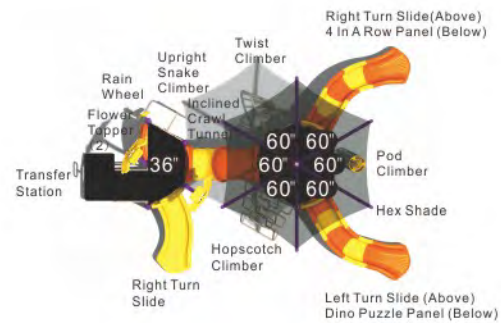

Color Carnival
KP-22024

Age Group: 2-12
Activities: 12
Capacity: 40
Use Zone: 36'-0" x 28'-10"
Fall Height: 5'-0"

Colors

Spring Day
KP-22025

Age Group: 2-12
Activities: 12
Capacity: 46
Use Zone: 32'-4" x 29'
Fall Height: 6'-2"

Colors