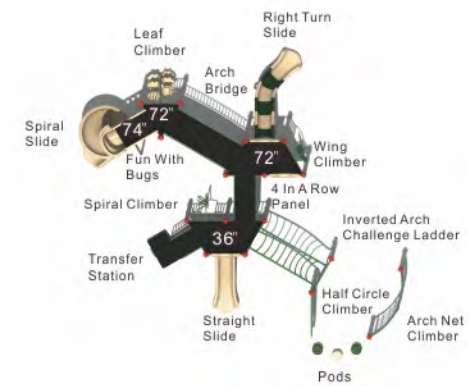

Play in the Park

MX-22069

Age Group: 5-12
Activities: 14
Capacity: 54
Use Zone: 47'-8" x 43'-3"
Fall Height: 8'-0"

Colors

Big Top Play

MX-22070

Age Group: 2-5
Activities: 11
Capacity: 30
Use Zone: 42'-2" x 32'-10"
Fall Height: 6'-2"

Colors