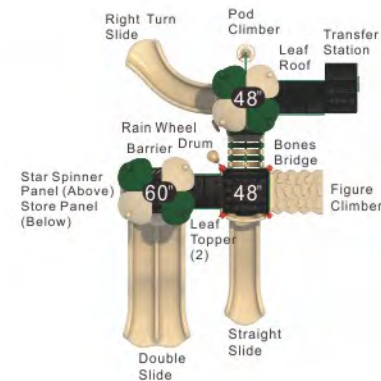

**Daydream
KP-22028**

Age Group: 2-12
Activities: 11
Capacity: 36
Use Zone: 32'-10" x 27'-5"
Fall Height: 5'-0"

Colors

**Super Slide Central
KP-22029**

Age Group: 5-12
Activities: 7
Capacity: 20~24
Use Zone: 36'-10" x 28'-5"
Fall Height: 6'-0"

Colors