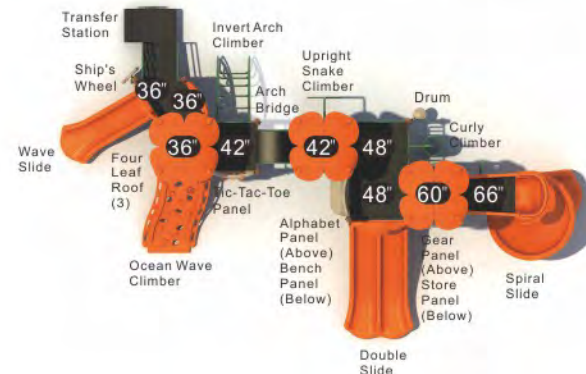

**Boom Town
KP-22020**

Age Group: 2-12
Activities: 15
Capacity: 60
Use Zone: 44'-11" x 32'-11"
Fall Height: 5'-6"

Colors

**Long Adventure
KP-22021**

Age Group: 5-12
Activities: 12
Capacity: 36~40
Use Zone: 52'-8" x 32'-8"
Fall Height: 8'-2"

Colors