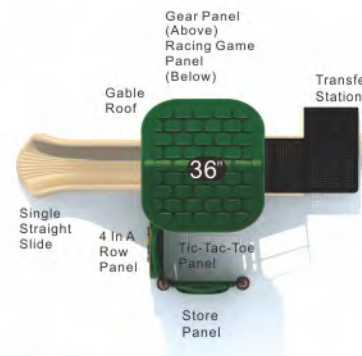

Slideburg
KP-22034

Age Group: 2-12
Activities: 9
Capacity: 44
Use Zone: 30'-10" x 28'-6"
Fall Height: 5'-0"

Colors

Big Buddy
KP-22036

Age Group: 2-12
Activities: 7
Capacity: 26
Use Zone: 28'-7" x 23'-4"
Fall Height: 5'-0"

Colors

Fun Size
KP-22035

Age Group: 5-12
Activities: 7
Capacity: 30
Use Zone: 31'-10" x 29'-0"
Fall Height: 7'-9"

Colors

Pint Play
KP-22037

Age Group: 2-5
Activities: 6
Capacity: 10~15
Use Zone: 25'-3" x 19'-4"
Fall Height: 3'-0"

Colors