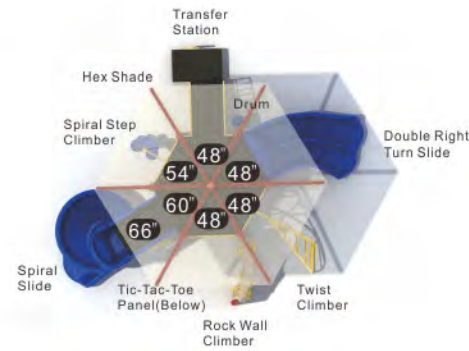

Colors

The Spiral Tower

MX-22075

Age Group: 5-12
 Activities: 7
 Capacity: 32
 Use Zone: 33'-5" x 29'-1"
 Fall Height: 7'-5"

Colors

Maven's Place

MX-22076

Age Group: 2-5
 Activities: 7
 Capacity: 20~24
 Use Zone: 30'-3" x 27'-7"
 Fall Height: 3'-0"