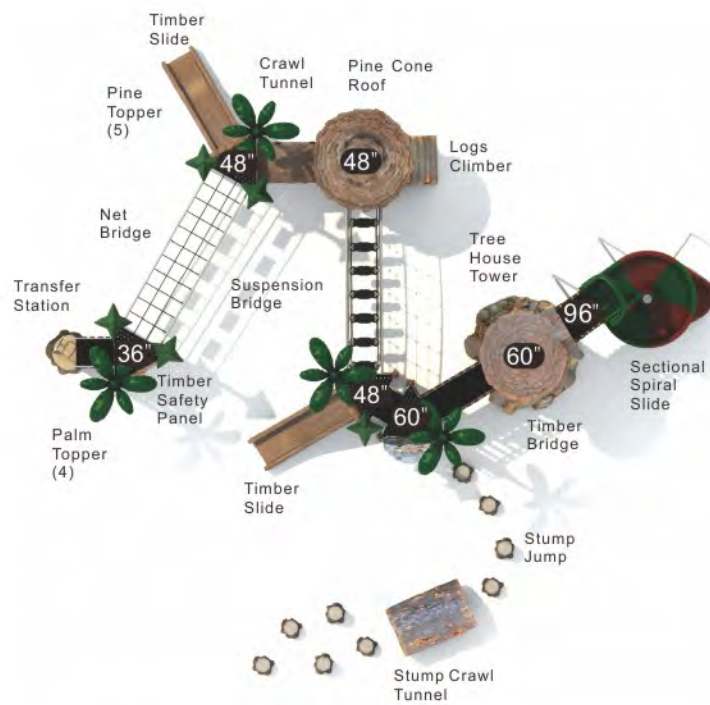

TREE HOUSE

Progressive organizations like park and recreation districts, city councils, Landscape Architects, and even some school districts are seeking a unique play space that stands out from the other local playgrounds. You are looking for something that will attract families and create a community play space that will create cherished memories.

Neverland RN-22001

Age Group: 5-12
Activities: 20
Capacity: 74~79
Use Zone: 59'-0" x 50'-9"
Fall Height: 8'-0"

Colors

TreeHouse playgrounds bring the forest to your playground with natural and life-like, themed based play components that allow you to create a playground that takes on the appearance of a wild forest. With its large supports, broad platforms and a natural color palette to choose from, a TreeHouse playground can be the focal point of your family park. This system is designed to handle large end user volumes without constricting the excitement and enthusiasm found in the flow of play. The time-tested reliability of the materials sourced for and combined with the skilled craftsmanship at the factory, produces equipment that is durable and requires less maintenance over time, so that your play space remains fun, inviting and open to the public.

TreeHouse playgrounds are artistically crafted with your choice of 5.0" OD galvanized steel or aluminum support posts which are coated with a baked-on

polyester powder coat finish for a lifetime of protection against the elements. All handrails, gates and barriers are fabricated with stainless steel tubing. All steel decking and stairs are encased in a long-lasting PVC coating.

The realistic treehouse, panels, climbers and roofs are environmentally friendly high-molecular carbon fiber materials. The three-dimensional plastic slides and toppers are rotationally molded using virgin compounded resins that feature greater UV breakdown resistance over dry blended resins. The HDPE sheet plastic climbers and activities are specifically manufactured at the factory for high-quality control and not purchased from a supplier.