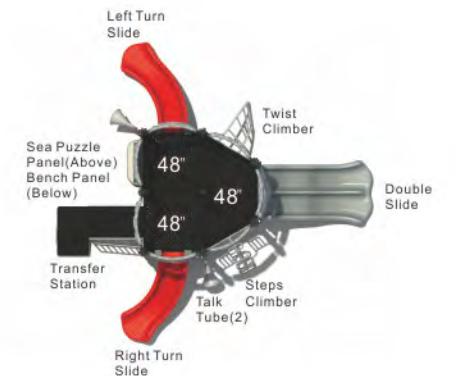

Colors

Star Quest

KC-22101

Age Group: 2-12
 Activities: 8
 Capacity: 38
 Use Zone: 33'-4" x 32'-9"
 Fall Height: 4'-0"

Colors

TODDLER TOWN

Providing fun, safe and cost-effective playgrounds for toddlers and pre-schools for religious organizations, daycares, and schools can be very challenging. Typically, these playgrounds need to provide lots of activity in a small or medium-sized space, and the cost of purchasing, shipping and installation needs to be very reasonable.