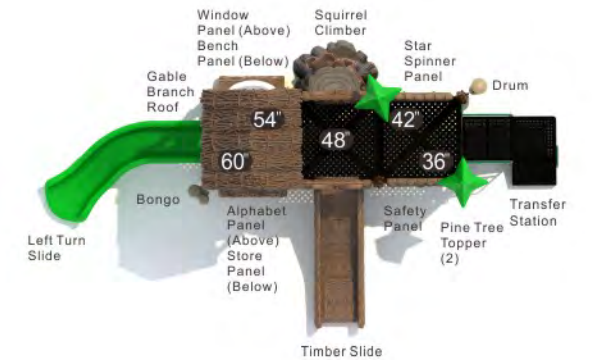

Sierra Nevada

NL-22091

Age Group: 5-12
Activities: 16
Capacity: 78
Use Zone: 51'-2" x 41'-4"
Fall Height: 7'-9"

Colors

Boise

NL-22092

Age Group: 2-12
Activities: 11
Capacity: 42
Use Zone: 36'-10" x 25'-10"
Fall Height: 5'-0"

Colors