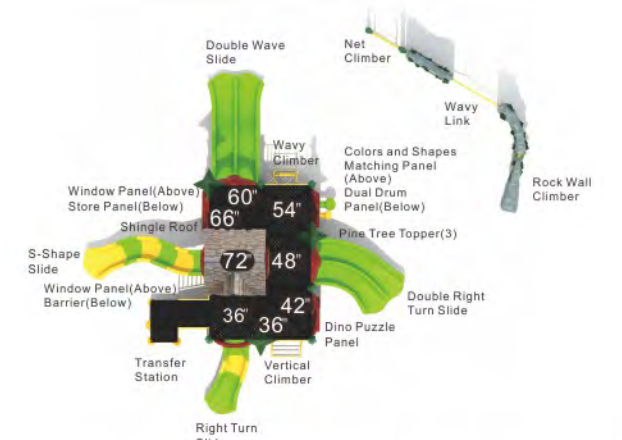

Colors

Frontier Fun

KC-22099

Age Group: 2-12
 Activities: 18
 Capacity: 70
 Use Zone: 46'-8" x 43'-11"
 Fall Height: 7'-5"

Colors

Galactic Station

KC-22100

Age Group: 5-12
 Activities: 33
 Capacity: 106
 Use Zone: 56'-11" x 56'-5"
 Fall Height: 8'-0"