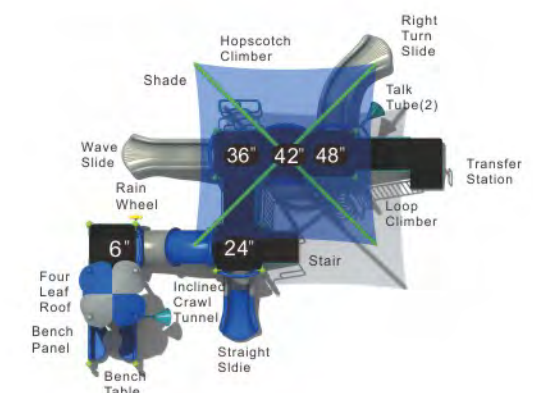

Tangerwood

KP-22026

Age Group: 5-12
Activities: 12
Capacity: 48
Use Zone: 38'-1" x 27'-5"
Fall Height: 5'-6"

Colors

Kiddie City

KP-22027

Age Group: 2-5
Activities: 14
Capacity: 46
Use Zone: 36'-0" x 33'-8"
Fall Height: 4'-0"

Colors