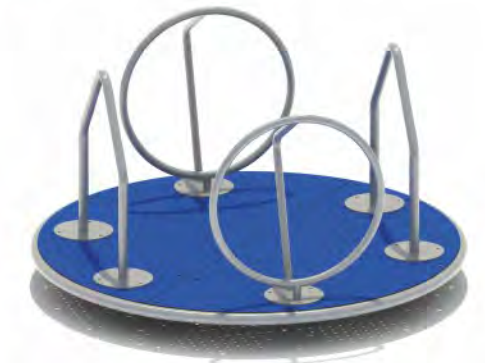

SPINNERS

Arctic Whirl
FS-1809

Age Group: 2-12
Capacity: 4~8
Use Zone: 23'-8" x 23'-8"
Fall Height: 1'-0"