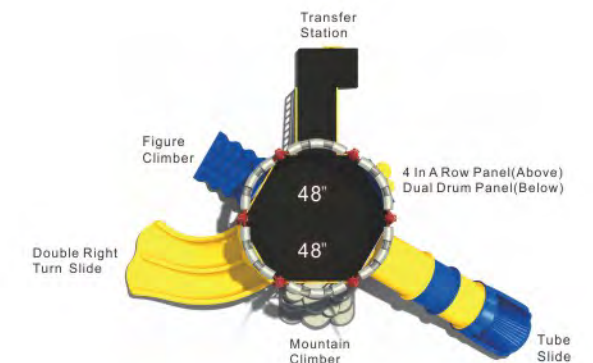

Colors

The Squires Keep

KC-22097

Age Group: 2-5
 Activities: 6
 Capacity: 30
 Use Zone: 34'-8" x 28'-11"
 Fall Height: 4'-0"

Colors

Fort Adventure

KC-22098

Age Group: 5-12
 Activities: 31
 Capacity: 134
 Use Zone: 61'-2" x 59'-4"
 Fall Height: 8'-0"