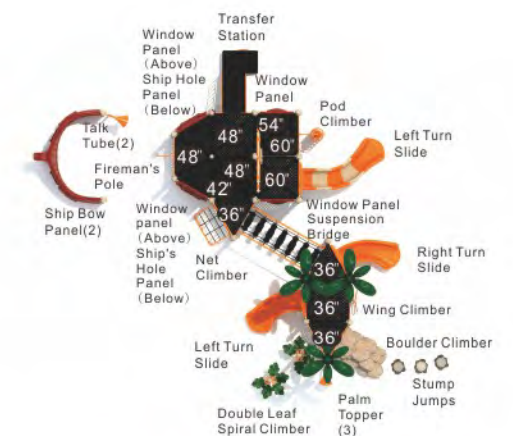

The Jolly Voyage

CS-22093

Age Group: 5-12

Activities: 21

Capacity: 82

Use Zone: 61'-11" x 41'-7"

Fall Height: 8'-0"

Colors

Adventure Isle

CS-22094

Age Group: 5-12

Activities: 20

Capacity: 84

Use Zone: 50'-9" x 44'-5"

Fall Height: 5'-0"

Colors