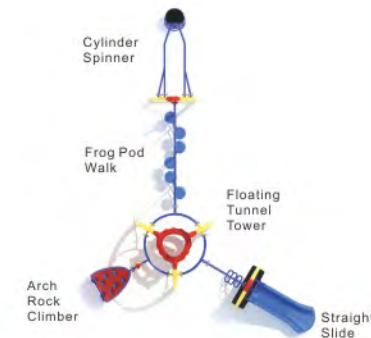

Orbitor
NX-22057

Age Group: 5-12
Activities: 5
Capacity: 14
Use Zone: 37'-6" x 29'-11"
Fall Height: 7'-3"