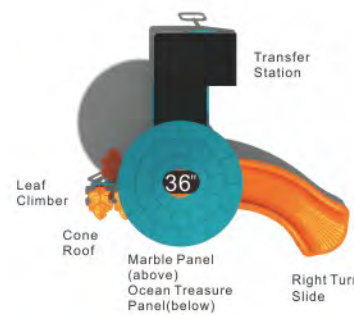

Colors

The Zippy Zoom
KP-22040

Age Group: 2-5
Activities: 4
Capacity: 11~15
Use Zone: 25'-3" x 18'-4"
Fall Height: 3'-0"

Colors

Micro Malek
KP-22039

Age Group: 2-5
Activities: 4
Capacity: 6~10
Use Zone: 22'-9" x 21'-3"
Fall Height: 3'-0"