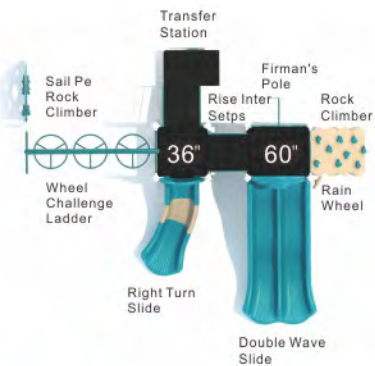

Colors

Fun Size
KP-22035

Age Group: 5-12
Activities: 7
Capacity: 30
Use Zone: 31'-10" x 29'-0"
Fall Height: 7'-9"

Colors