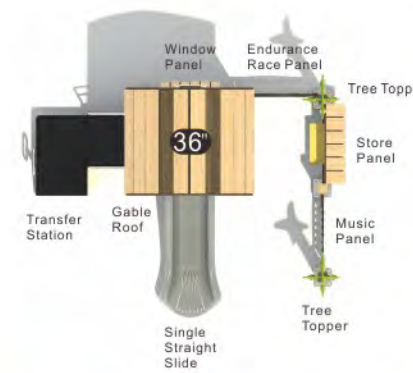

**Allegheny
EW-22142**

Age Group: 2-12
Activities: 9
Capacity: 21~25
Use Zone: 42'-11" x 26'-6"
Fall Height: 4'-0"

Colors

**Little Buena Vista
EW-22143**

Age Group: 2-5
Activities: 5
Capacity: 16~20
Use Zone: 26'-6" x 25'-3"
Fall Height: 3'-0"

Colors

**Mini Cascades
EW-22144**

Age Group: 2-5
Activities: 4
Capacity: 6~10
Use Zone: 25'-4" x 21'-10"
Fall Height: 3'-0"

Colors