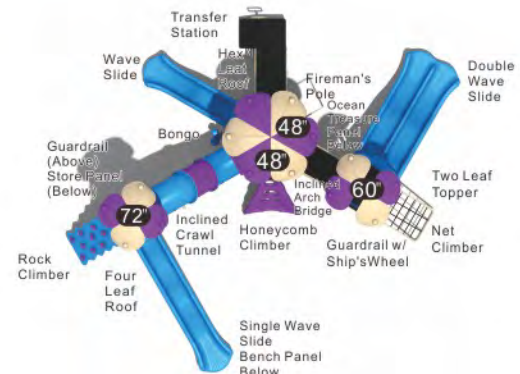

Colors

Marley's Place

KP-22018

Age Group: 5-12
 Activities: 13
 Capacity: 34~38
 Use Zone: 40'-3" x 37'-6"
 Fall Height: 6'-0"

Colors

Cabana Cove

KP-22019

Age Group: 5-12
 Activities: 13
 Capacity: 62
 Use Zone: 39'-5" x 38'-2"
 Fall Height: 7'-0"