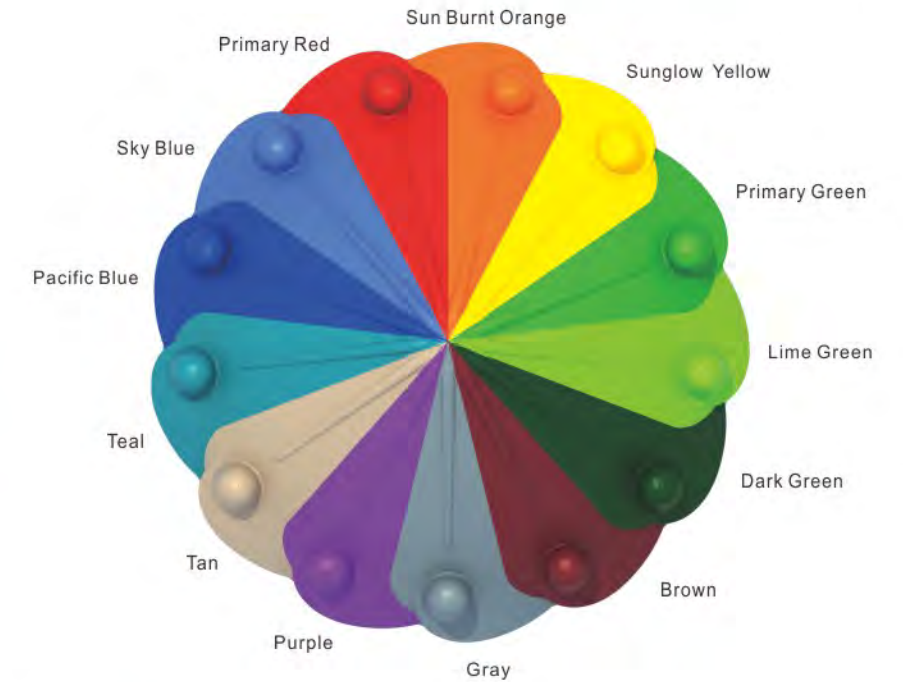

Rotomolded Plastic

Slides, Panels, Climbers, & Roofs