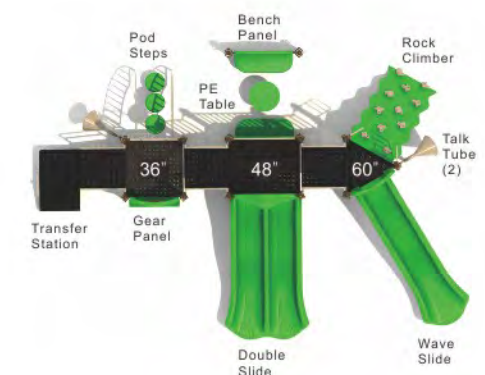

Round About

KP-22030

Age Group: 5-12
Activities: 9
Capacity: 38
Use Zone: 36'-2" x 32'-4"
Fall Height: 5'-0"

Colors

Vin's Vacation

KP-22031

Age Group: 2-12
Activities: 9
Capacity: 40
Use Zone: 34'-9" x 27'-2"
Fall Height: 5'-0"

Colors