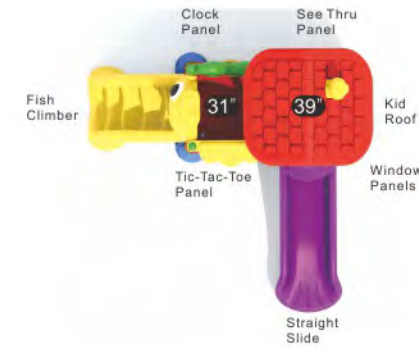

Rainbow Cottage

CD-06

Age Group: 2-5
Capacity: 35
Use Zone: 32'-10" x 31'-6"
Fall Height: 4'-0"

Color as shown

Sunnyside Lodge

CD-03X

Age Group: 2-5
Capacity: 14
Use Zone: 21'-5" x 21'-2"
Fall Height: 3'-3"

Color as shown

Magic Motor

CD-04

Age Group: 2-5
Capacity: 20
Use Zone: 27'-10" x 21'-10"
Fall Height: 3'-3"

Color as shown

The Octopod

CD-02

Age Group: 2-5
Capacity: 10
Use Zone: 24'-4" x 15'-3"
Fall Height: 2'-7"

Color as shown