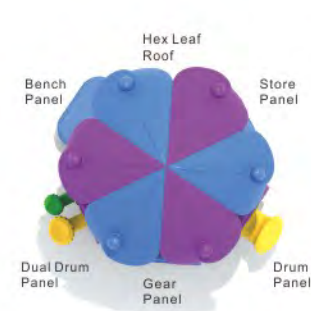

Colors

Rumi Wonderville

TT-22122

Age Group: 2-5
 Activities: 5
 Capacity: 11~15
 Use Zone: 26'-6" x 21'-6"
 Fall Height: Ground Level

Colors

The Merry-Go-Rumble

TT-22125

Age Group: 6-23 months
 Activities: 5
 Capacity: 14
 Use Zone: 19'-5" x 19'-7"
 Fall Height: Ground Level