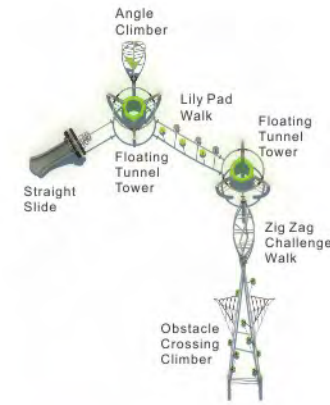

Frog Pond
NX-22055

Age Group: 5-12
Activities: 12
Capacity: 40
Use Zone: 40'-10" x 39'-2"
Fall Height: 7'-3"

Colors

Magpie
NX-22056

Age Group: 5-12
Activities: 7
Capacity: 24
Use Zone: 48'-10" x 40'-3"
Fall Height: 7'-3"

Colors