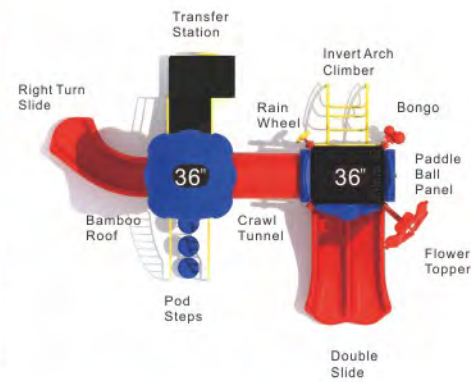

Harper's Hut
KP-22038

Age Group: 2-5
Activities: 8
Capacity: 30
Use Zone: 31'-2" x 25'-7"
Fall Height: 3'-0"

Colors