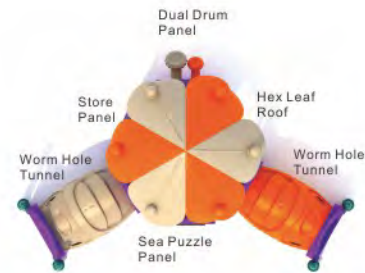

Colors

Rumi Wonderville

TT-22122

Age Group: 2-5
Activities: 5
Capacity: 11~15
Use Zone: 26'-6" x 21'-6"
Fall Height: Ground Level

Colors