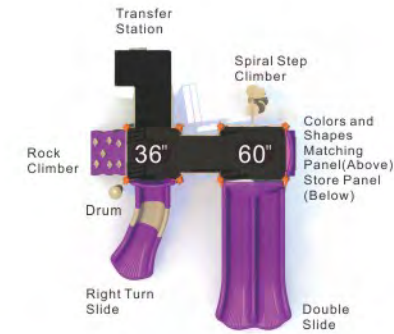

Activities: 7

Capacity: 16~20

Use Zone: 31'-3" x 30'-4"

Fall Height: 3'-0"

Colors

Slideburg
KP-22034

Age Group: 2-12
 Activities: 9
 Capacity: 44
 Use Zone: 30'-10" x 28'-6"
 Fall Height: 5'-0"

Colors