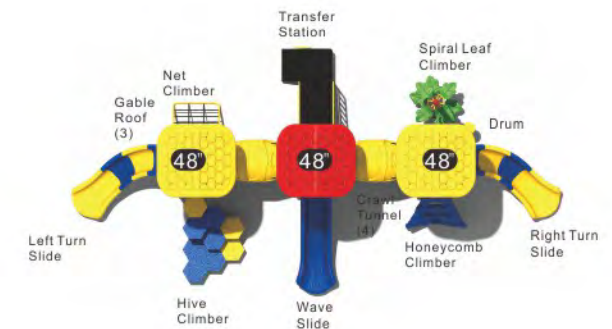

Inchworm Wonder

KP-22016

Age Group: 5-12

Activities: 13

Capacity: 58

Use Zone: 41'-11" x 41'-5"

Fall Height: 6'-0"

Colors

Tube Towers

KP-22017

Age Group: 2-5

Activities: 12

Capacity: 32

Use Zone: 44'-1" x 28'-5"

Fall Height: 4'-0"

Colors