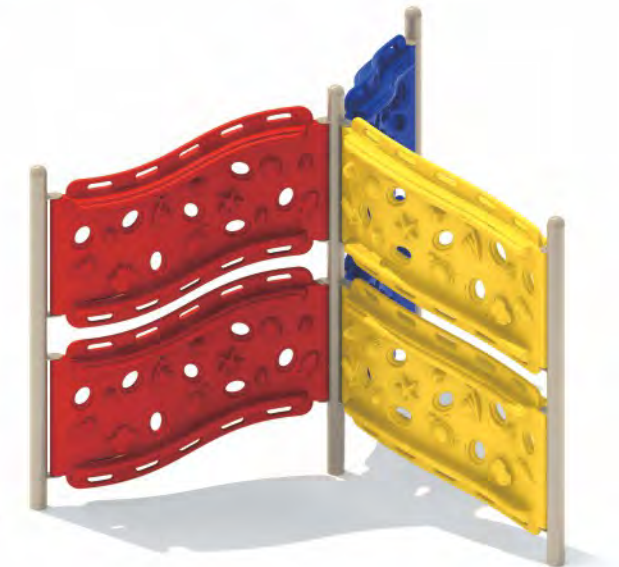

Triple Wave RC-1812

Age Group: 5-12
Capacity: 16~20
Use Zone: 23'-11" x 22'-6"
Fall Height: 8'-6"