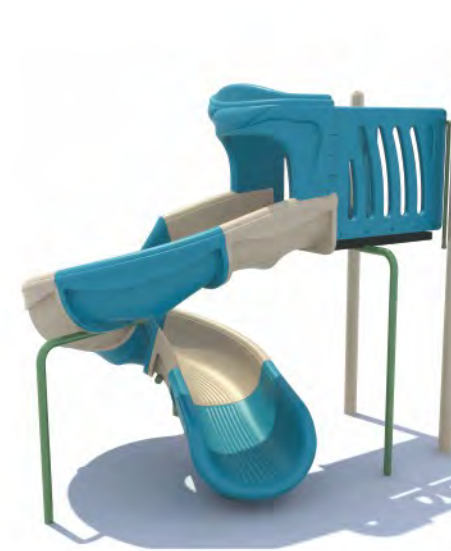

Half ADA Ramp w/adapter for 12" Timber Borders
TB-6250
Age Group: 2-12

SLIDES

RN NL KP MX KC CS
270 Degree Spiral Sectional Slide
Deck Height: 6'