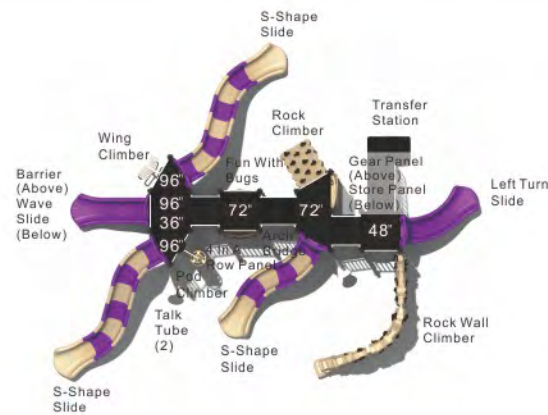

Slide in Time

KP-22012

Age Group: 5-12
Activities: 19
Capacity: 70
Use Zone: 47'-8" x 41'-10"
Fall Height: 8'-0"

Colors

Triple Fun

KP-22013

Age Group: 5-12
Activities: 15
Capacity: 68
Use Zone: 39'-8" x 40'-2"
Fall Height: 8'-2"

Colors