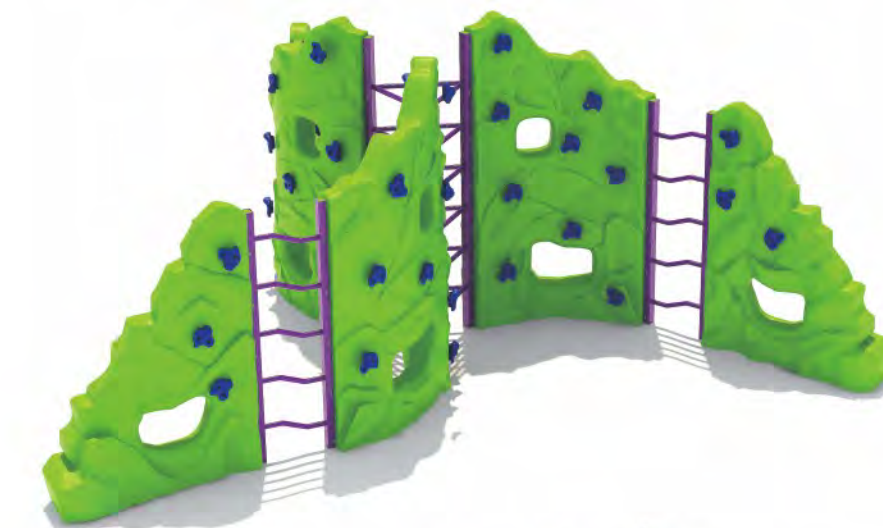

Mt. Everest

RC-1806

Age Group: 5-12
Capacity: 26~30
Use Zone: 29'-11" x 28'-11"
Fall Height: 7'-5"