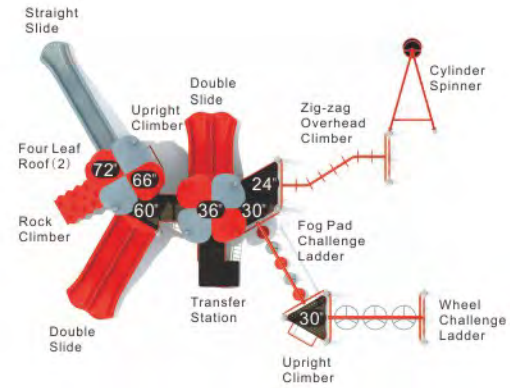

**Double-Double
MX-22071**

Age Group: 5-12
Activities: 11
Capacity: 58
Use Zone: 37'-11" x 44'-9"
Fall Height: 7'-9"

Colors

**In the Shade
MX-22072**

Age Group: 2-12
Activities: 15
Capacity: 58
Use Zone: 35'-10" x 32'-1"
Fall Height: 4'-0"

Colors