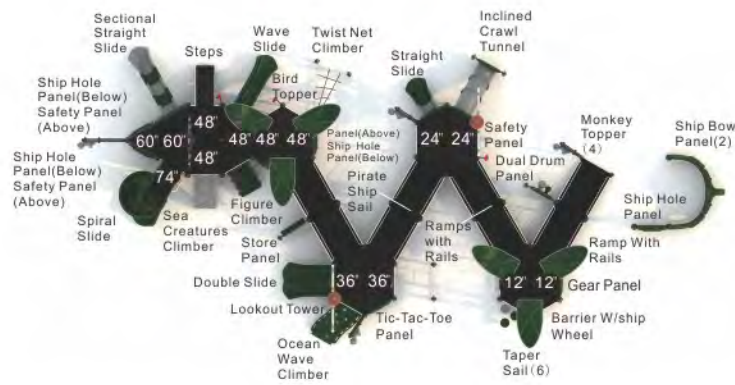

All Inclusive playgrounds are accessible, but not all accessible playgrounds are inclusive. And when you are designing an inclusive playground, you're not just designing for the children. You must also accommodate the parents and caregivers of various abilities as well. Following some fundamental principals, an inclusive playground will ensure that everyone can access the best play activity on the playground. Be it a spiral slide or a crazy spinner or a web climber; everyone can reach the entrance and exit points. Another element is co-locating various kinds of the same type of activity so that someone someone who has limited physical abilities can enjoy the same activity as the person close to them on a similar but perhaps more challenging activity. We can all play together.