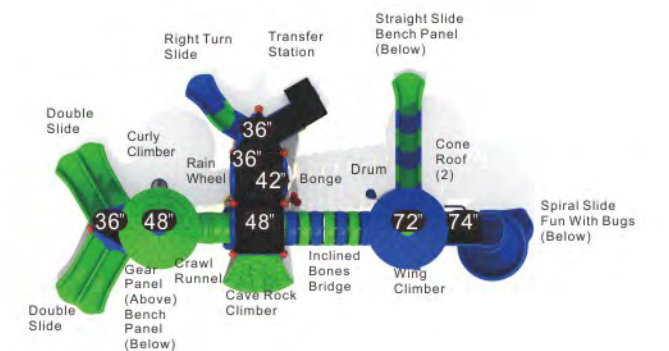

Lily Pad Playtime

MX-22067

Age Group: 2-12
Activities: 14
Capacity: 62
Use Zone: 50'-10" x 40'-4"
Fall Height: 6'-0"

Colors

Twin Tops

MX-22068

Age Group: 2-12
Activities: 18
Capacity: 68
Use Zone: 50'-6" x 32'-2"
Fall Height: 6'-2"

Colors