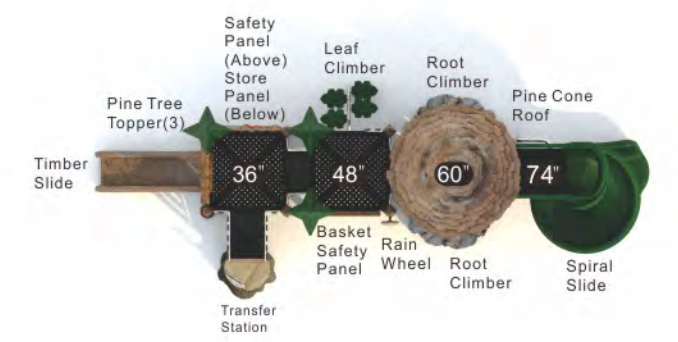

Seychelles

RN-22002

Age Group: 5-12
Activities: 14
Capacity: 40~44
Use Zone: 43'-5" x 35'-8"
Fall Height: 5'-0"

Colors

Kona

RN-22003

Age Group: 2-12
Activities: 9
Capacity: 36~40
Use Zone: 40'-11" x 23'-2"
Fall Height: 6'-2"

Colors