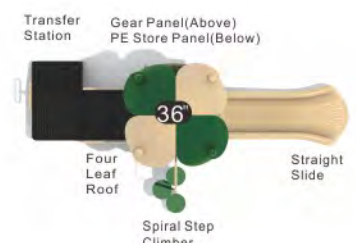

Harper's Hut
KP-22038

Age Group: 2-5
Activities: 8
Capacity: 30
Use Zone: 31'-2" x 25'-7"
Fall Height: 3'-0"

Colors

The Zippy Zoom
KP-22040

Age Group: 2-5
Activities: 4
Capacity: 11~15
Use Zone: 25'-3" x 18'-4"
Fall Height: 3'-0"

Colors

Micro Malek
KP-22039

Age Group: 2-5
Activities: 4
Capacity: 6~10
Use Zone: 22'-9" x 21'-3"
Fall Height: 3'-0"

Colors

The Domino Nano
KP-22041

Age Group: 2-5
Activities: 4
Capacity: 6~10
Use Zone: 25'-3" x 17'-9"
Fall Height: 3'-0"

Colors