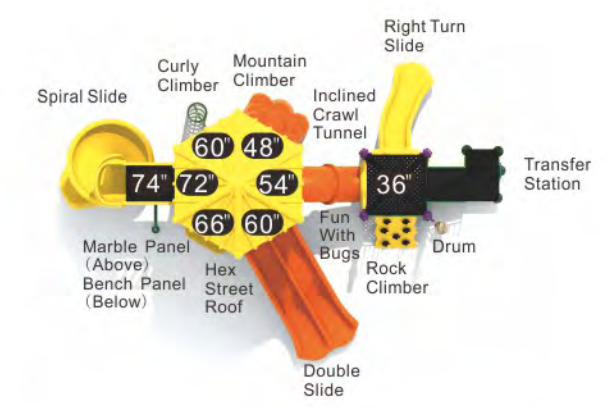

Play in the Park

MX-22069

Age Group: 5-12
Activities: 14
Capacity: 54
Use Zone: 47'-8" x 43'-3"
Fall Height: 8'-0"

Colors

Big Top Play

MX-22070

Age Group: 2-5
Activities: 11
Capacity: 30
Use Zone: 42'-2" x 32'-10"
Fall Height: 6'-2"

Colors