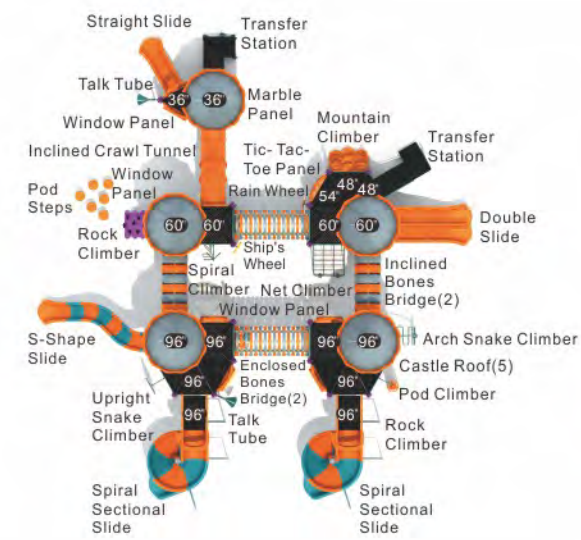

Colors

Castle WOW!

KC-22095

Age Group: 5-12
 Activities: 38
 Capacity: 134
 Use Zone: 59'-2" x 59'-6"
 Fall Height: 8'-0"

Colors

Le Chateau of Fun

KC-22096

Age Group: 5-12
 Activities: 17
 Capacity: 64
 Use Zone: 53'-8" x 44'-11"
 Fall Height: 8'-0"