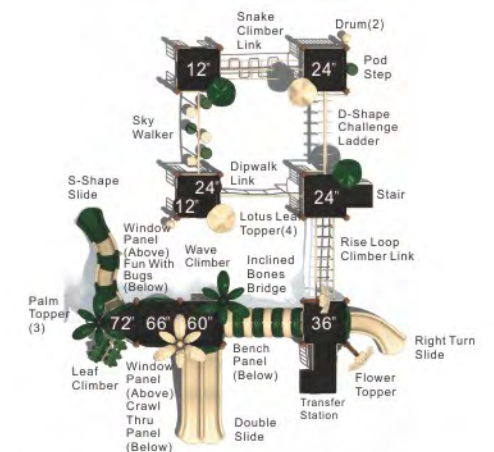

Slide Away
MX-22063

Age Group: 5-12
Activities: 28
Capacity: 92
Use Zone: 49'-6" x 46'-6"
Fall Height: 7'-9"

Colors

Climb n Challenge
MX-22064

Age Group: 5-12
Activities: 18
Capacity: 74
Use Zone: 50'-2" x 42'-11"
Fall Height: 8'-2"

Colors