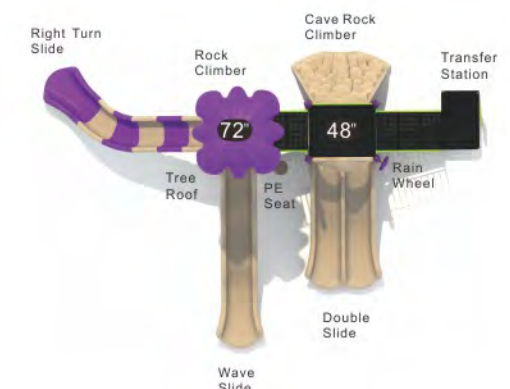

**Daydream
KP-22028**

Age Group: 2-12
Activities: 11
Capacity: 36
Use Zone: 32'-10" x 27'-5"
Fall Height: 5'-0"

Colors

**Super Slide Central
KP-22029**

Age Group: 5-12
Activities: 7
Capacity: 20~24
Use Zone: 36'-10" x 28'-5"
Fall Height: 6'-0"

Colors